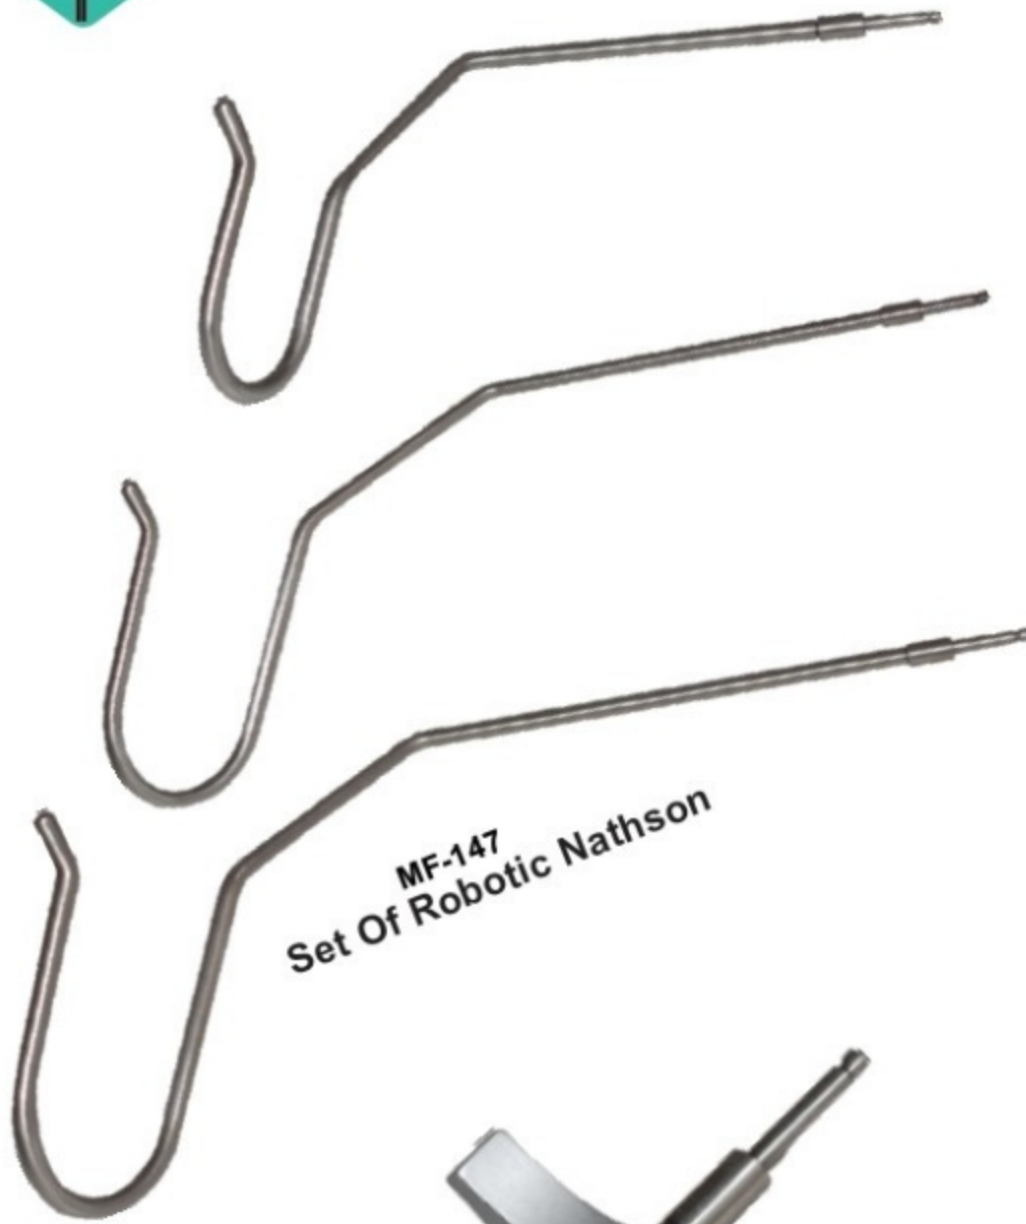

**TABLE CLAMP
ASSEMBLY**

**MF-124
SPLINE TIP SCRUB
APPLIED POST-CLUMP
19" LONG**

**MF-125
INSTRUMENTS FOR
RETRACTING**

LEYLA RETRACTOR

MF-141
Fixation for 1 arm at skull

MF-142
Coupling head for 5 flexible arms max.

MF-143
Leyla

MF-140
Holding rod for fixation

MF-144
Fixation for 2 arms at skull

MF-145
YASARGIL

MF-146
YASARGIL

NATHASON RETRACTOR

MF-147
Set Of Robotic Nathson

MF-148